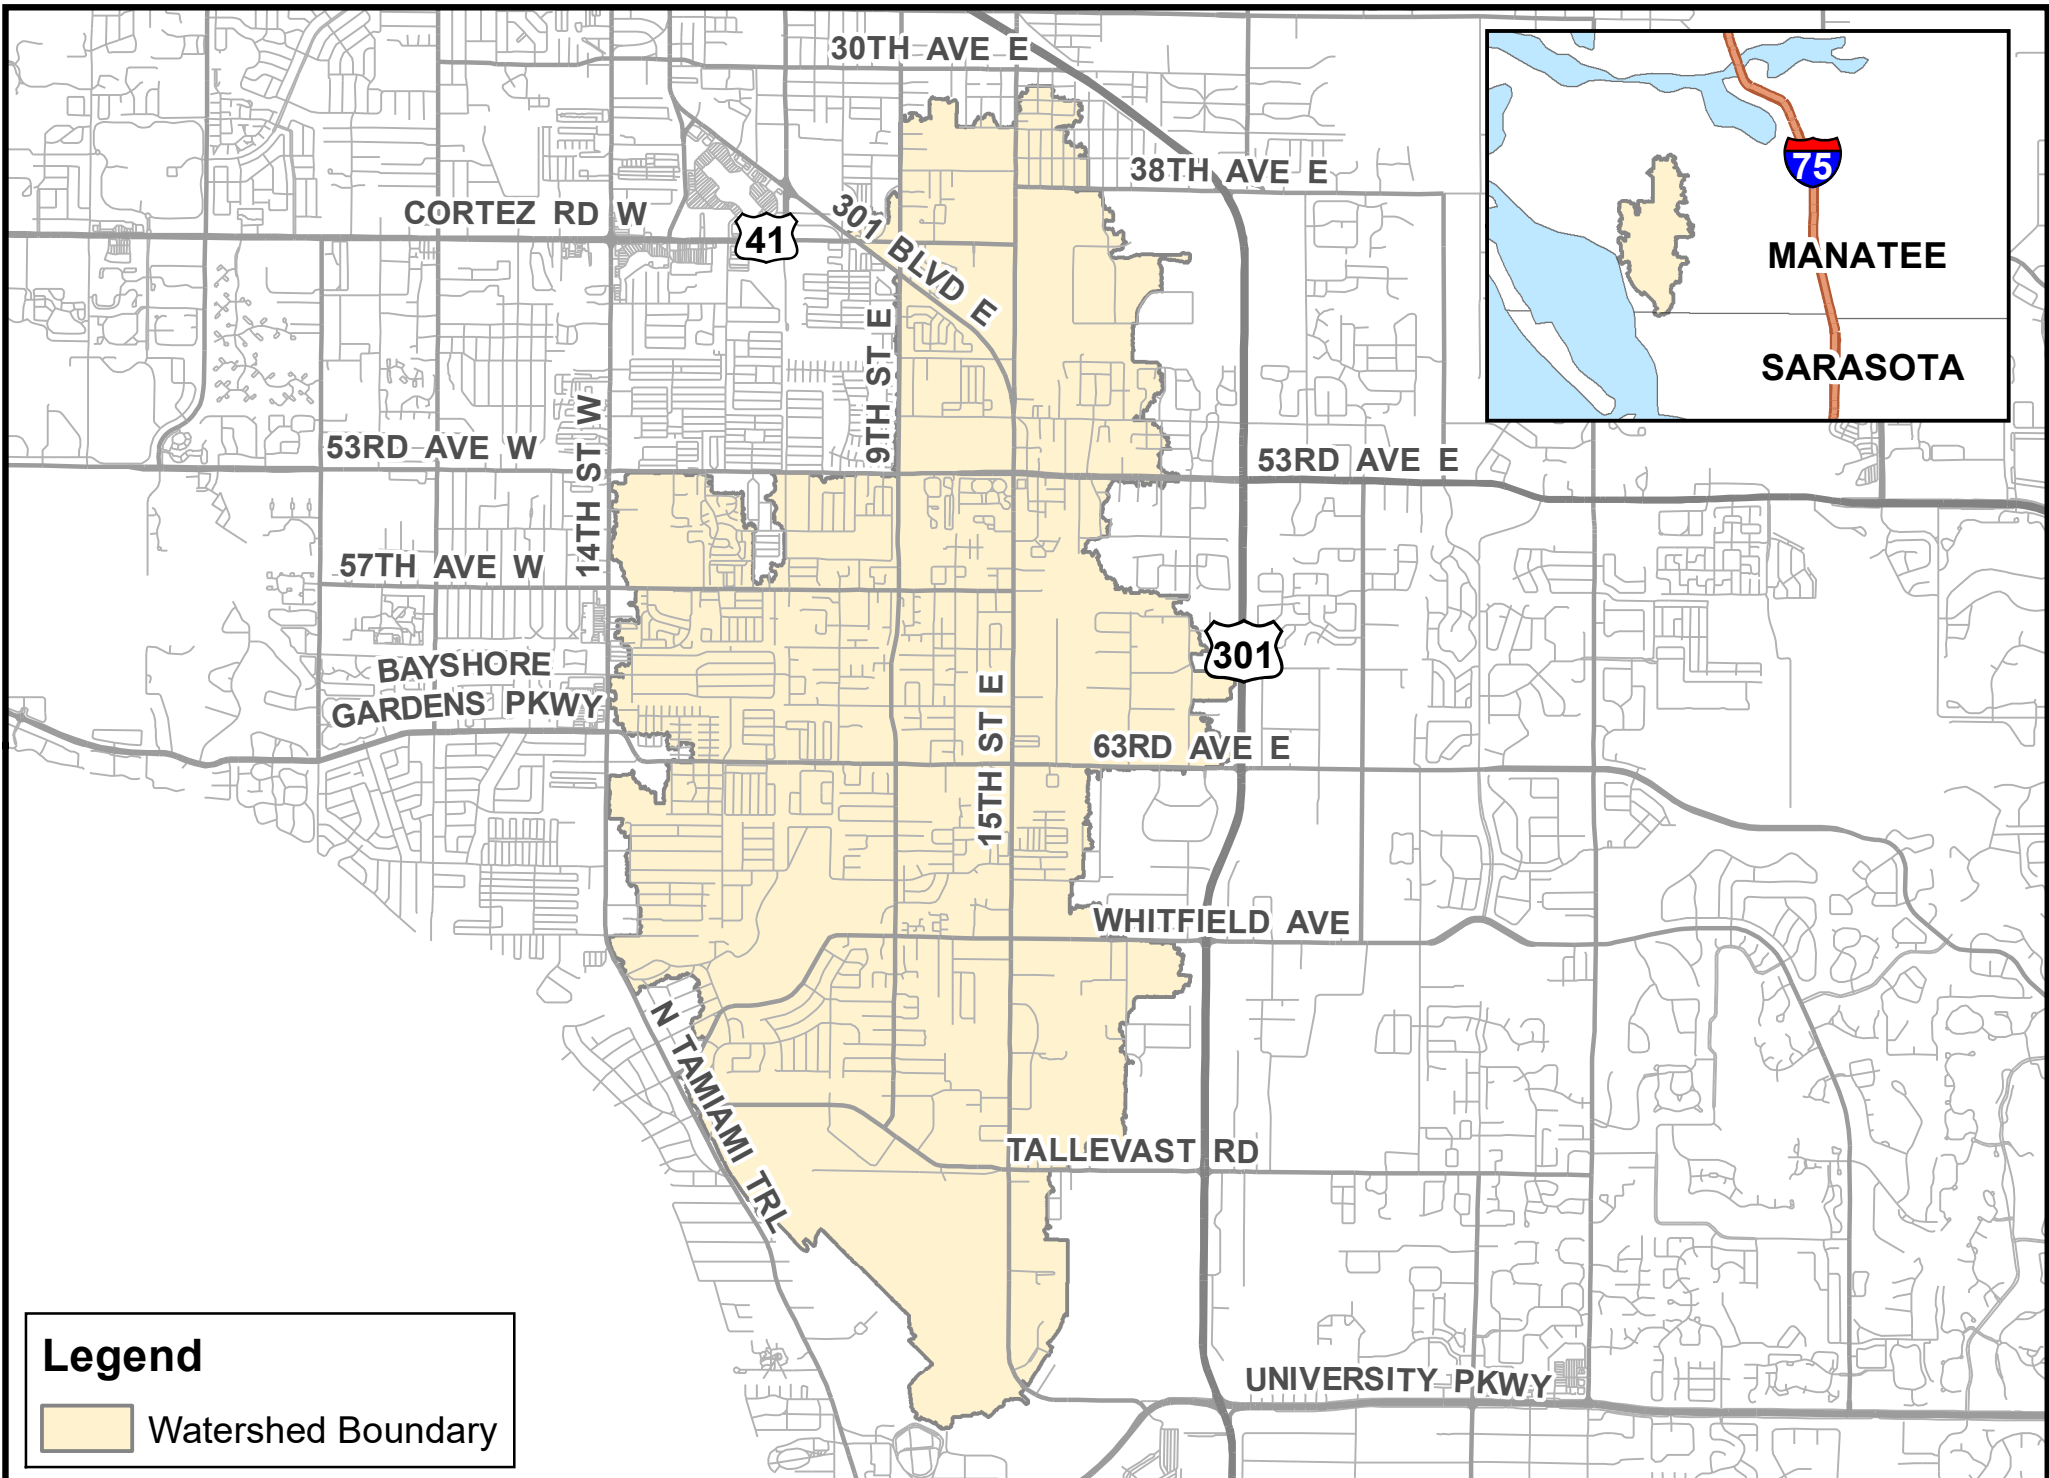

# Bowlees Creek Watershed

**Legend**

 Watershed Boundary